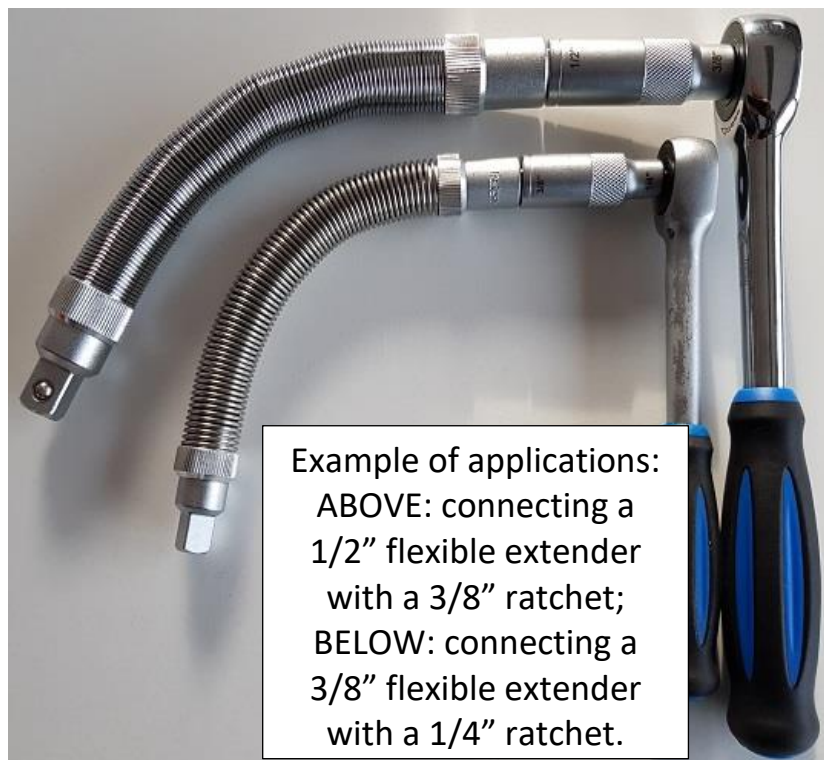

SPITA ADAPTER SET "6 in 2" (2-pieces)

The benefits of this new adapter set:

- 1) Flexible internal square pivot
- 2) Easily switch to desired mode
- 3) Replaces 4 standard adapters
- 4) Quick and easy to use

With the universal adapter "6 in 2" you can easily enlarge or reduce your ratchet to the desired size.

Adapter „6 in 2“ set consists of two sizes:
1/4" ↔ 3/8" en 3/8" ↔ 1/2"

Example of applications:
ABOVE: connecting a 1/2" flexible extender with a 3/8" ratchet;
BELOW: connecting a 3/8" flexible extender with a 1/4" ratchet.

**small set
with great
effect!**

Technical specifications:

Adapter 1
1/4" to 3/8"
or
3/8" to 1/4"

Adapter 2
3/8" to 1/2"
or
1/2" to 3/8"

Adapter 1 + 2 combination
1/4" to 1/2"
or
1/2" to 1/4"

Smart Products In Tapes & Alternatives (SPITA)